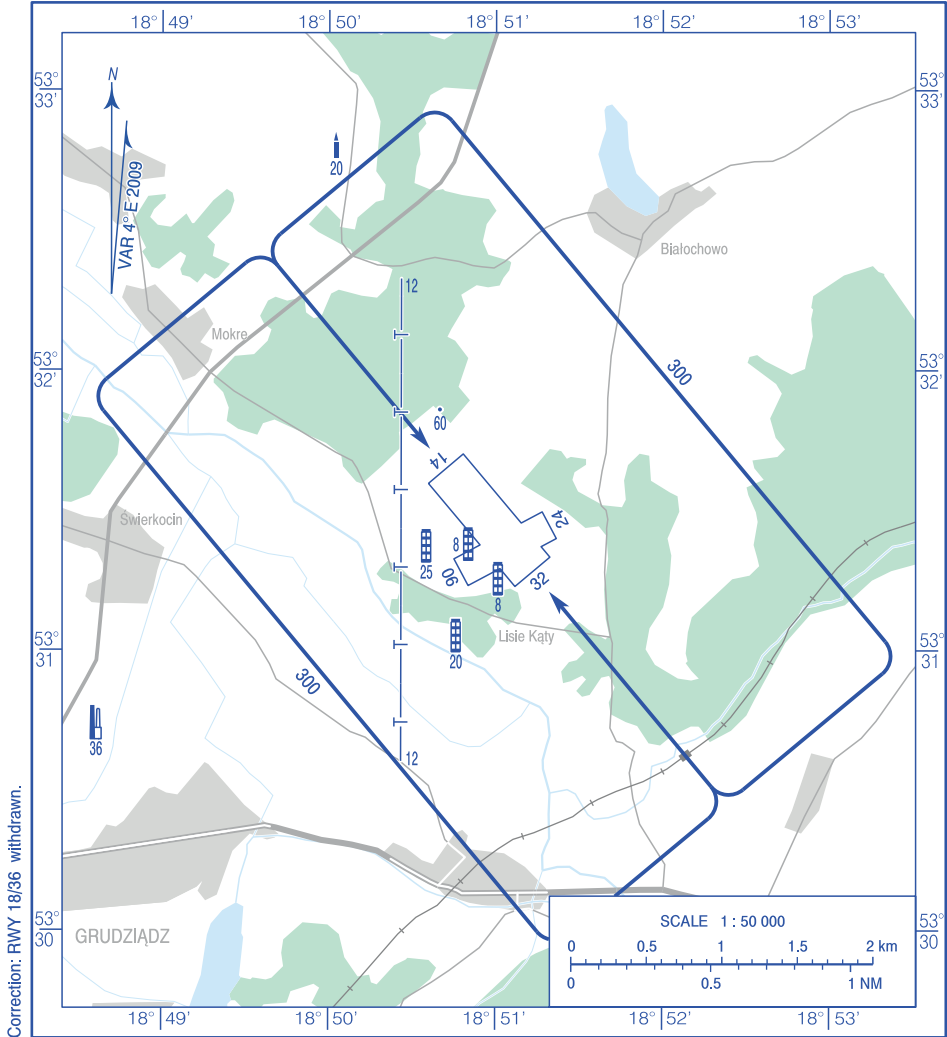

**VISUAL  
OPERATION  
CHART**

AD ELEV 35 m

RADIO 122.800

**LISIE KĄTY  
k/Grudziądz**

**AERODROME MINIMA**

AIRCRAFT TYPE	DAY		NIGHT	
	CEILING (m)	VISIBILITY (m)	CEILING (m)	VISIBILITY (m)
AEROPLANES	150	2 000	500	5 000
GLIDERS	250	2 000	500	5 000
HELICOPTERS	-	-	-	-